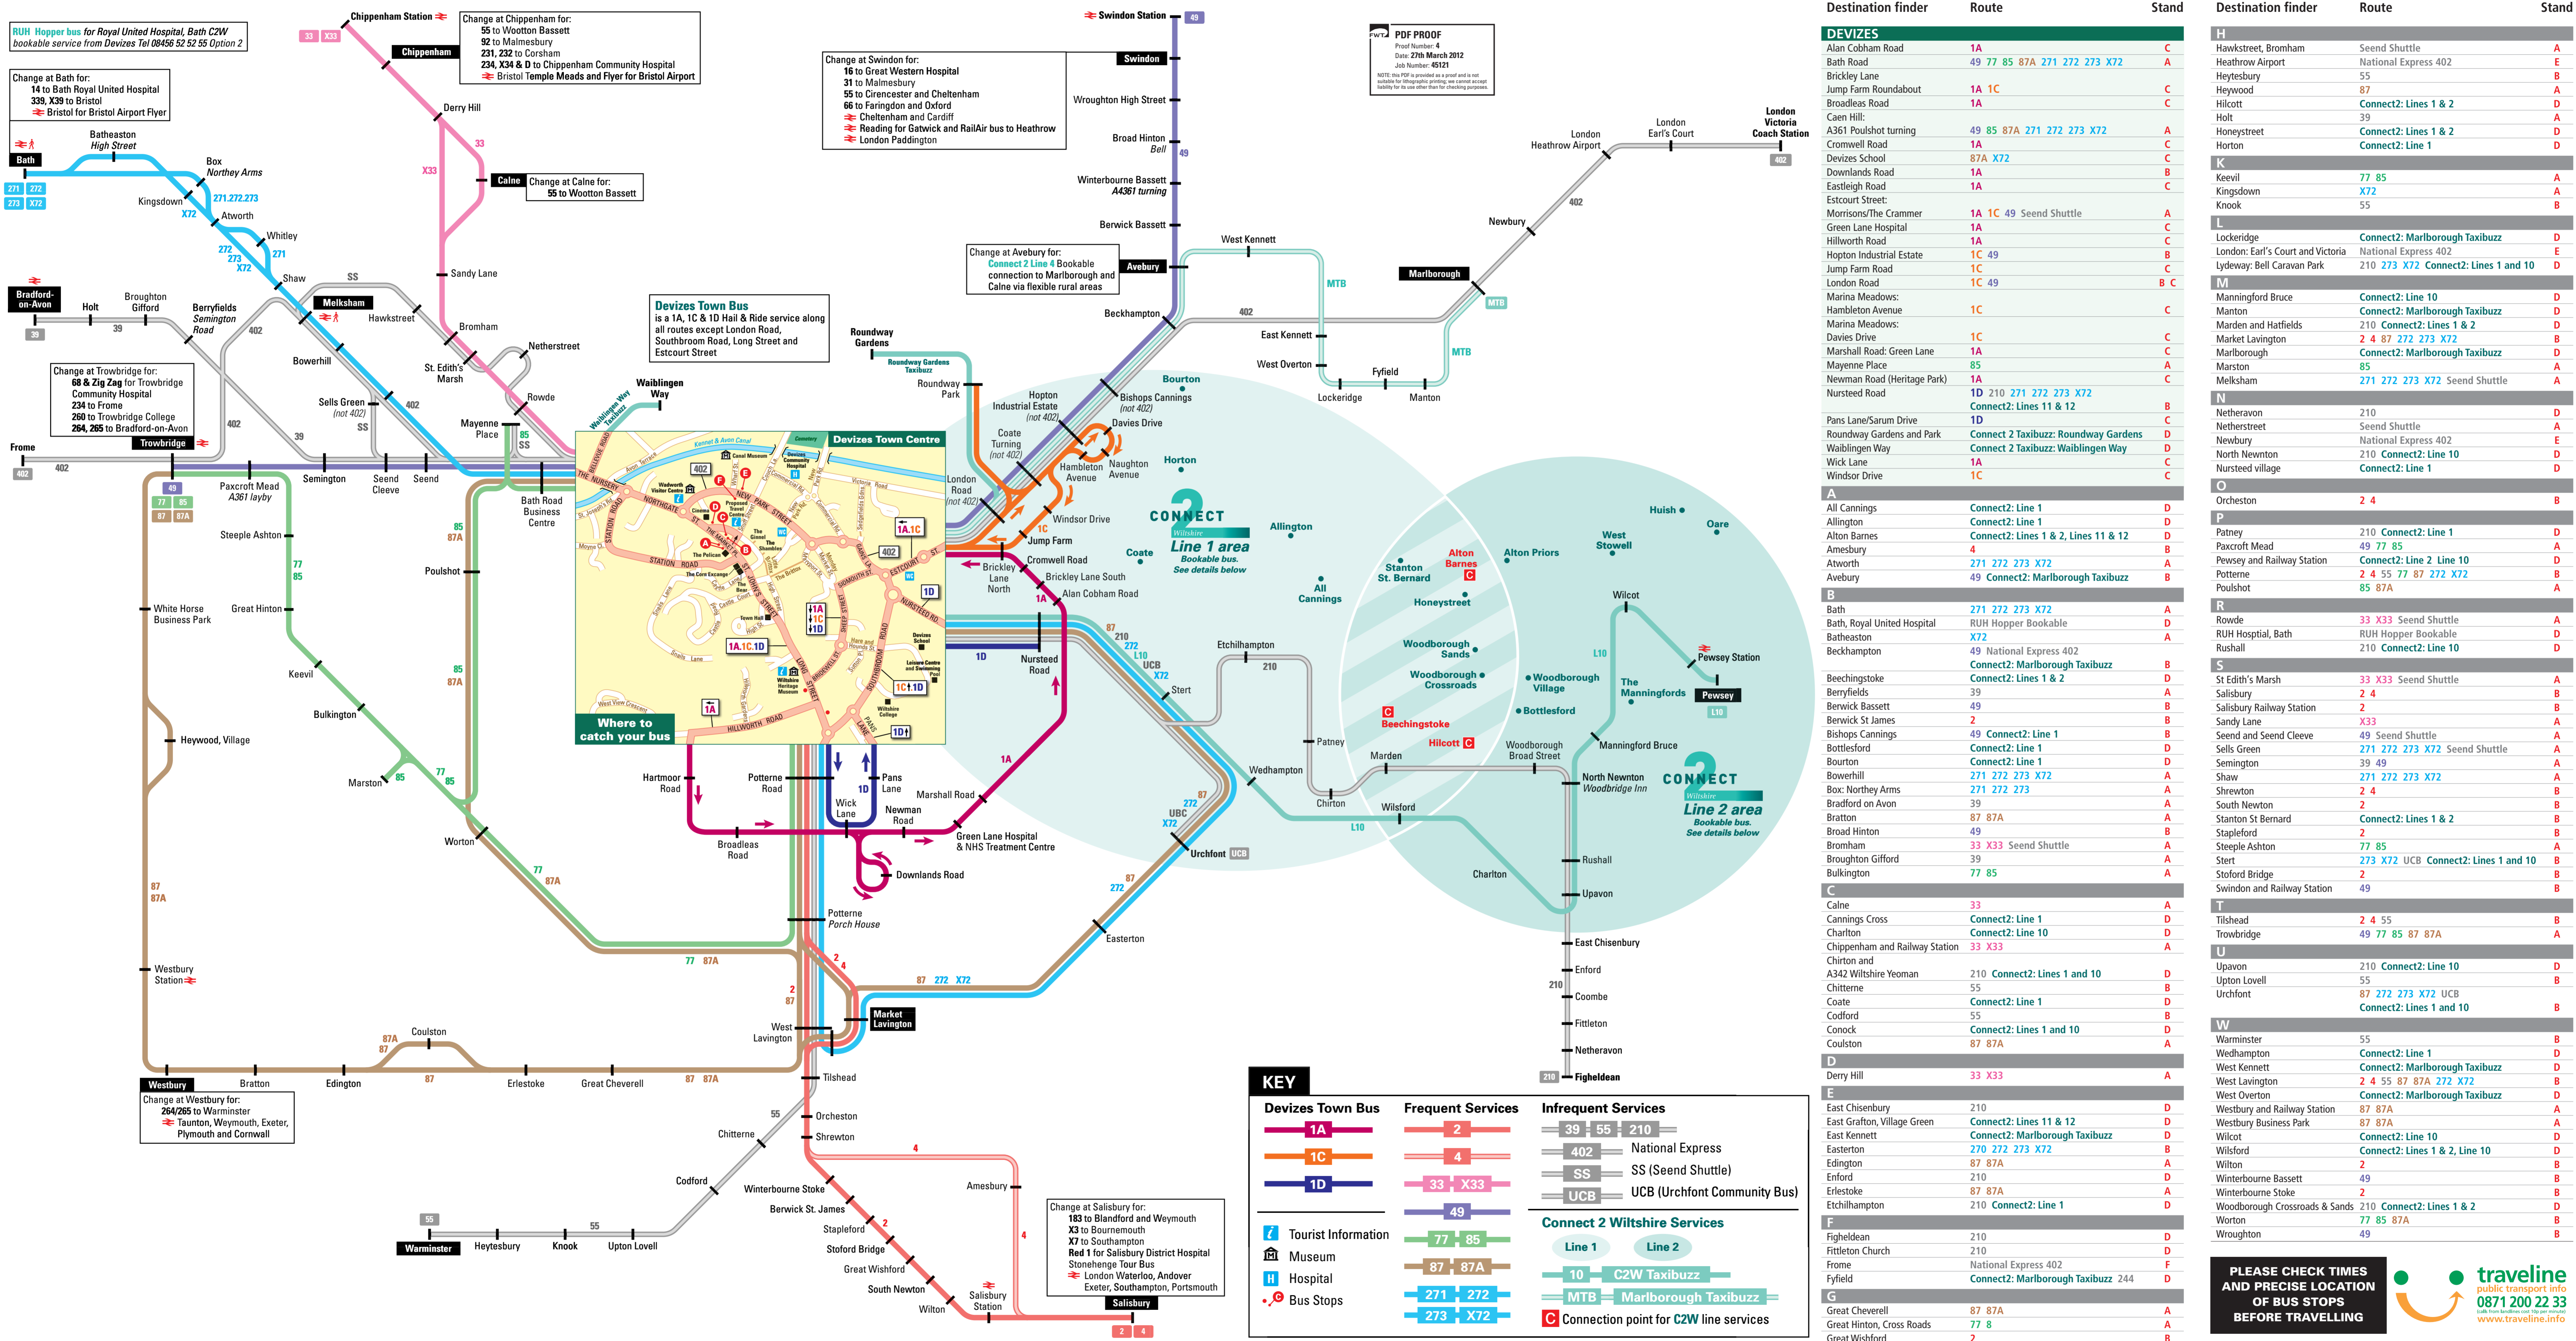

BUSES SERVING Devizes Market Place AND BEYOND

Destination finder	Route	Stand
DEVIZES		
Alan Cobham Road	1A	C
Bath Road	49 77 85 87A 271 272 273 X72	A
Brickley Lane	1A 1C	C
Jump Farm Roundabout	1A 1C	C
Broadleas Road	1A	C
Caen Hill		
A361 Poulshot turning	49 85 87A 271 272 273 X72	A
Cromwell Road	1A	C
Devizes School	87A X72	C
Downlands Road	1A	B
Eastleigh Road	1A	C
Estcourt Street		
Morrison's/The Crammer	1A 1C 49 Seend Shuttle	A
Green Lane Hospital	1A	C
Hillworth Road	1A	C
Hopton Industrial Estate	1C 49	B
Jump Farm Road	1C	C
London Road	1C 49	B C
Marina Meadows		
Hambledon Avenue	1C	C
Marshall Road: Green Lane	1A	C
Mayenne Place	85	C
Newman Road (Heritage Park)	1A	C
Nursted Road	1D 210 271 272 273 X72	B
	Connect2: Lines 11 & 12	
Pans Lane/Sarum Drive	1D	B
Roundway Gardens and Park	Connect 2 Taxibuzz: Roundway Gardens	D
Waibingen Way	Connect 2 Taxibuzz: Waibingen Way	D
Wick Lane	1A	C
Windsor Drive	1C	C
A		
All Cannings	Connect2: Line 1	D
Allington	Connect2: Line 1	D
Alton Barnes	Connect2: Lines 1 & 2, Lines 11 & 12	D
Amesbury	4	A
Atworth	271 272 273 X72	A
Avebury	49 Connect2: Marlborough Taxibuzz	B
B		
Bath	271 272 273 X72	A
Bath, Royal United Hospital	RUH Hopper Bookable	D
Batheaston	X72	A
Beckhampton	49 National Express 402	B
	Connect2: Marlborough Taxibuzz	
Beechingstoke	Connect2: Lines 1 & 2	D
Berryfields	39	B
Berwick Bassett	49	A
Berwick St James	2	B
Bishops Cannings	49 Connect2: Line 1	B
Bottlesford	Connect2: Line 1	D
Bourton	Connect2: Line 1	D
Bowerhill	271 272 273 X72	A
Box: Northey Arms	271 272 273	A
Bradford on Avon	39	A
Bratton	87 87A	A
Broad Hinton	49	B
Bromham	33 X33 Seend Shuttle	A
Broughton Gifford	39	A
Bulkington	77 85	A
C		
Calne	33	A
Cannings Cross	Connect2: Line 1	D
Charlton	Connect2: Line 10	D
Chippenham and Railway Station	33 X33	A
Chilton and A342 Wiltshire Yeoman	210 Connect2: Lines 1 and 10	D
Chitterne	55	B
Coate	Connect2: Line 1	D
Cofford	55	B
Conock	Connect2: Lines 1 and 10	D
Coulston	87 87A	A
D		
Derry Hill	33 X33	A
E		
East Chisenbury	210	D
East Grafton, Village Green	Connect2: Lines 11 & 12	D
East Kennett	Connect2: Marlborough Taxibuzz	B
Easterton	270 272 273 X72	B
Edington	87 87A	A
Enford	210	D
Erlstoke	87 87A	A
Etchilhampton	210 Connect2: Line 1	D
F		
Figheldean	210	D
Fittleton Church	210	D
Frome	National Express 402	F
Fyfield	Connect2: Marlborough Taxibuzz 244	D
G		
Great Cheverell	87 87A	A
Great Hinton, Cross Roads	77 8	A
Great Wishford	2	B