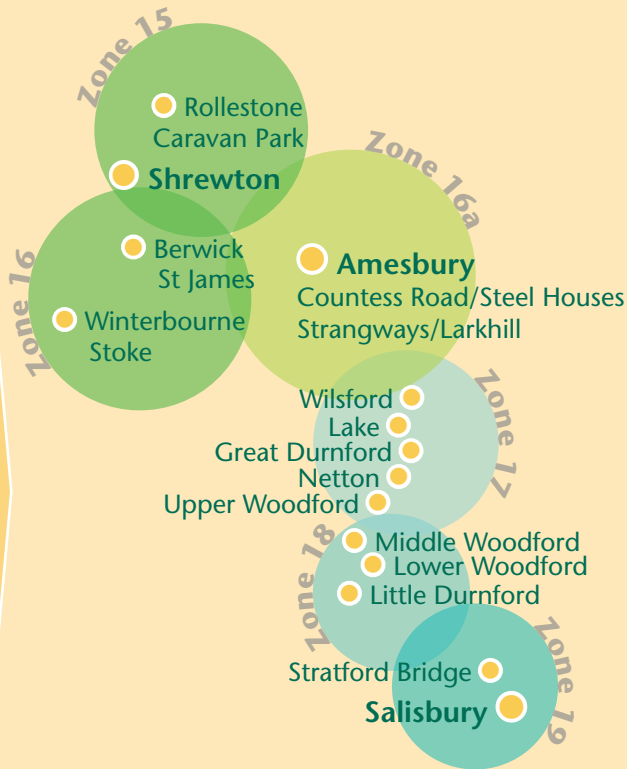

Service area and fares

The Salisbury and Amesbury Taxi buzz service offers journeys to Salisbury and Amesbury or between the villages from the locations detailed below. Journeys run at the times stated, however **journeys will only run if booked in advance.**

The Connect2 vehicle is wheelchair accessible, but can only carry one per journey and is designed to connect with the following bus services, Wilts & Dorset 5/6 to Swindon, 5/6/8 to Salisbury, 2 to Devizes and Active 8 to Andover.

To connect at Amesbury to the, Bourne and Avon Valley area, please call 08456 525255 followed by option 4, Monday to Friday, 0900-1200.

This service will pickup and drop off at Amesbury, Post Office and Salisbury, Endless Street, Stop B.

Concession bus pass holders travel free.

Adult single £1.60/Child 80p for travel within or across a fare zone.

Children 0-4 years (inclusive) travel free, child fares apply for 5-16 years (inclusive)

Example fares

£1.60 Adult single,

Countess Road to Amesbury
Lower Woodford to Salisbury

£3.20 Adult single,

Shrewton to Amesbury
Great Dunford to Salisbury