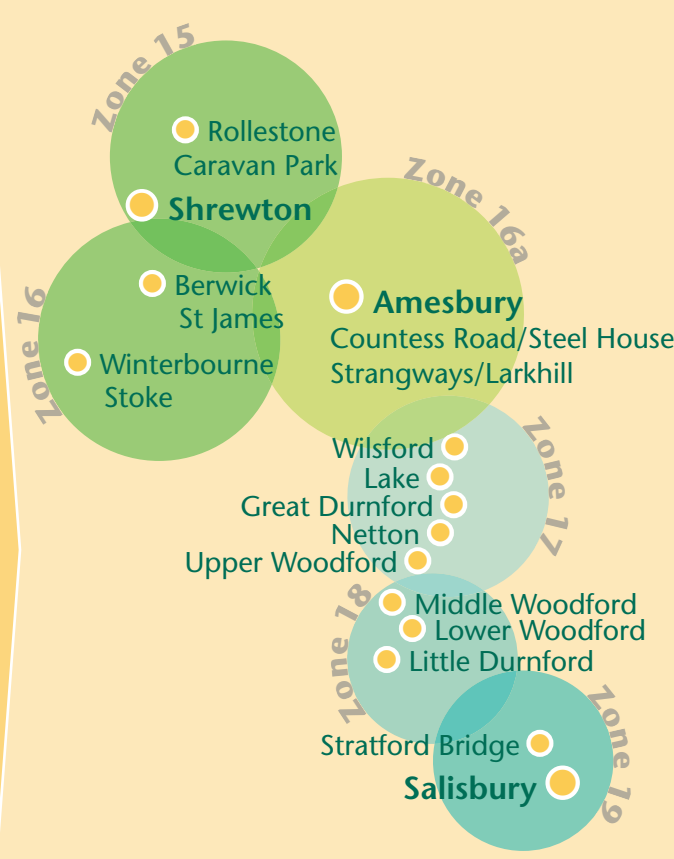

This service will pickup and drop off at Amesbury, car park and Salisbury, Endless Street, Stop B.

Concession bus pass holders travel free.

Adult single £1.60/Child 80p for travel within or across a fare zone.

Children 0-4 years (inclusive) travel free, child fares apply for 5-16 years (inclusive)

Example fares

£1.60 Adult single,
Countess Road to Amesbury
Lower Woodford to Salisbury

£3.20 Adult single,
Shrewton to Amesbury
Great Dunford to Salisbury

Depart Amesbury, Town Centre#	-	11.15	14.00	14.43	16.20
Amesbury, Countess Road	-	11.20	14.05	14.48	16.25
Strangways/Steel Houses	-	11.23	14.08	14.52	16.28
Bustard Inn/Rollestone Park	09.05+	11.30	14.15	-	-
Shrewton	09.00+	11.35	14.20	-	-
Winterbourne Stoke/Berwick St James	08.55+	11.40	14.25	-	-
Strangways/Steel Houses	09.12	11.50	-	14.52	16.28
Amesbury, Countess Road	09.15	11.55	-	14.48	16.25
Arrive Amesbury, Town Centre#	09.20	12.00	14.40	15.00	16.35